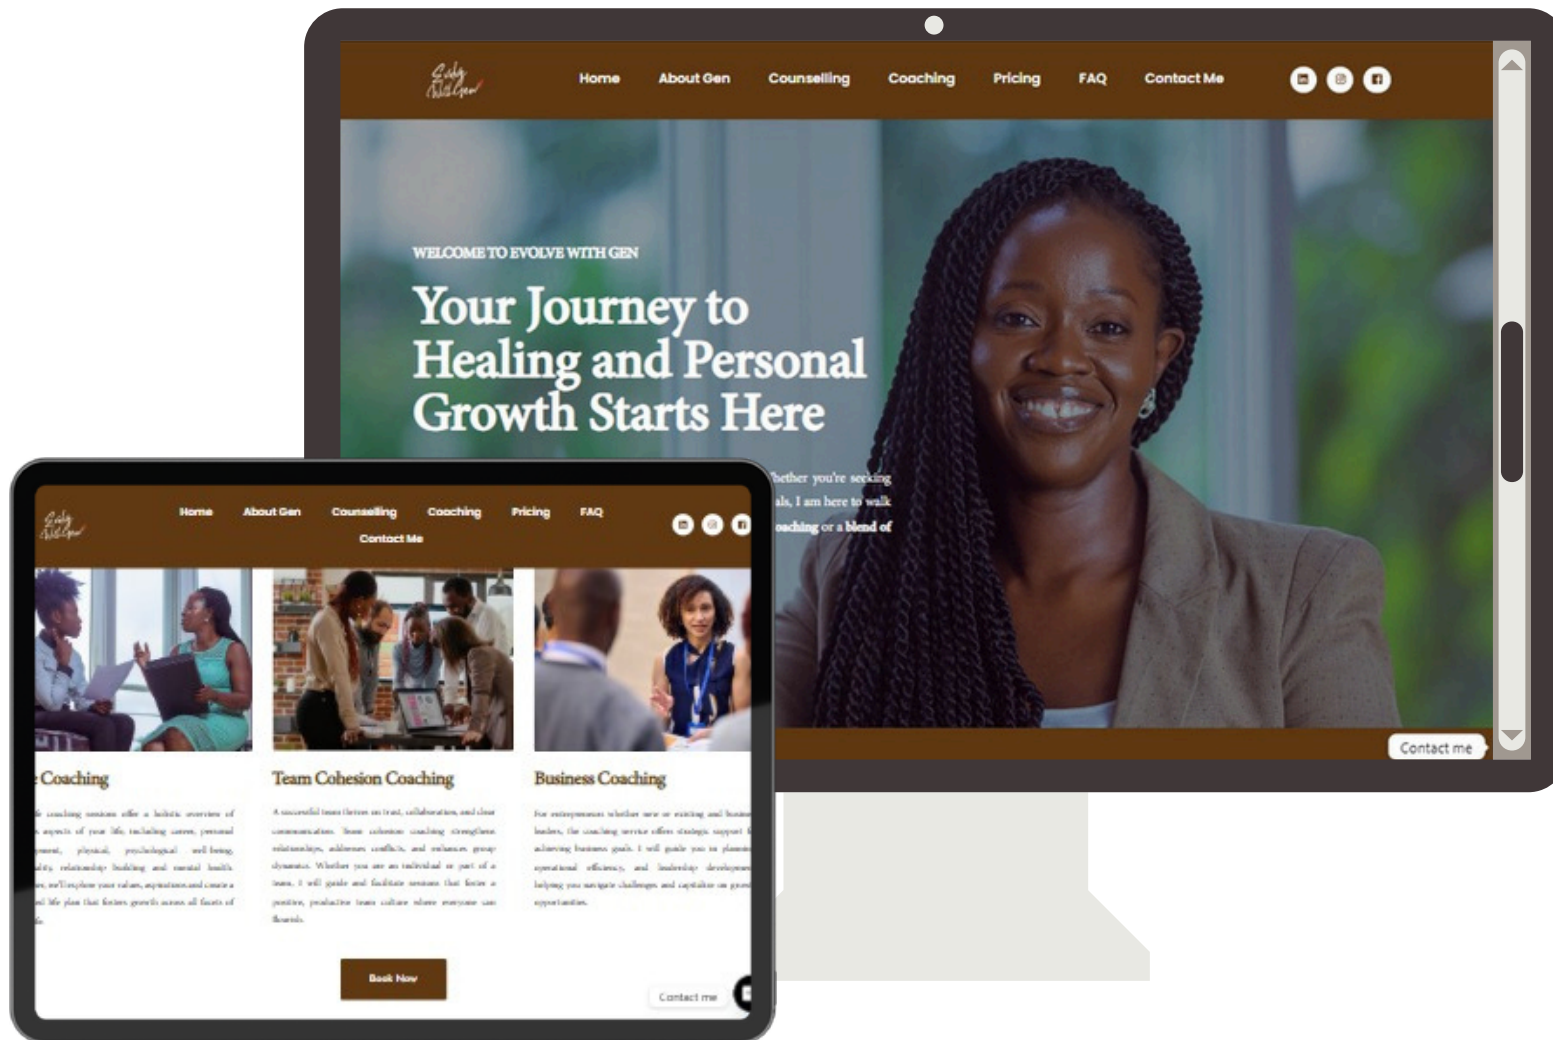

Company Name: EvolveWithGen
Industry Sector: Therapy and Counselling
URL: www.evolvewithgen.com

Personal Environment

Join sessions in a comfortable and personalised setting, designed to promote openness and emotional well being.